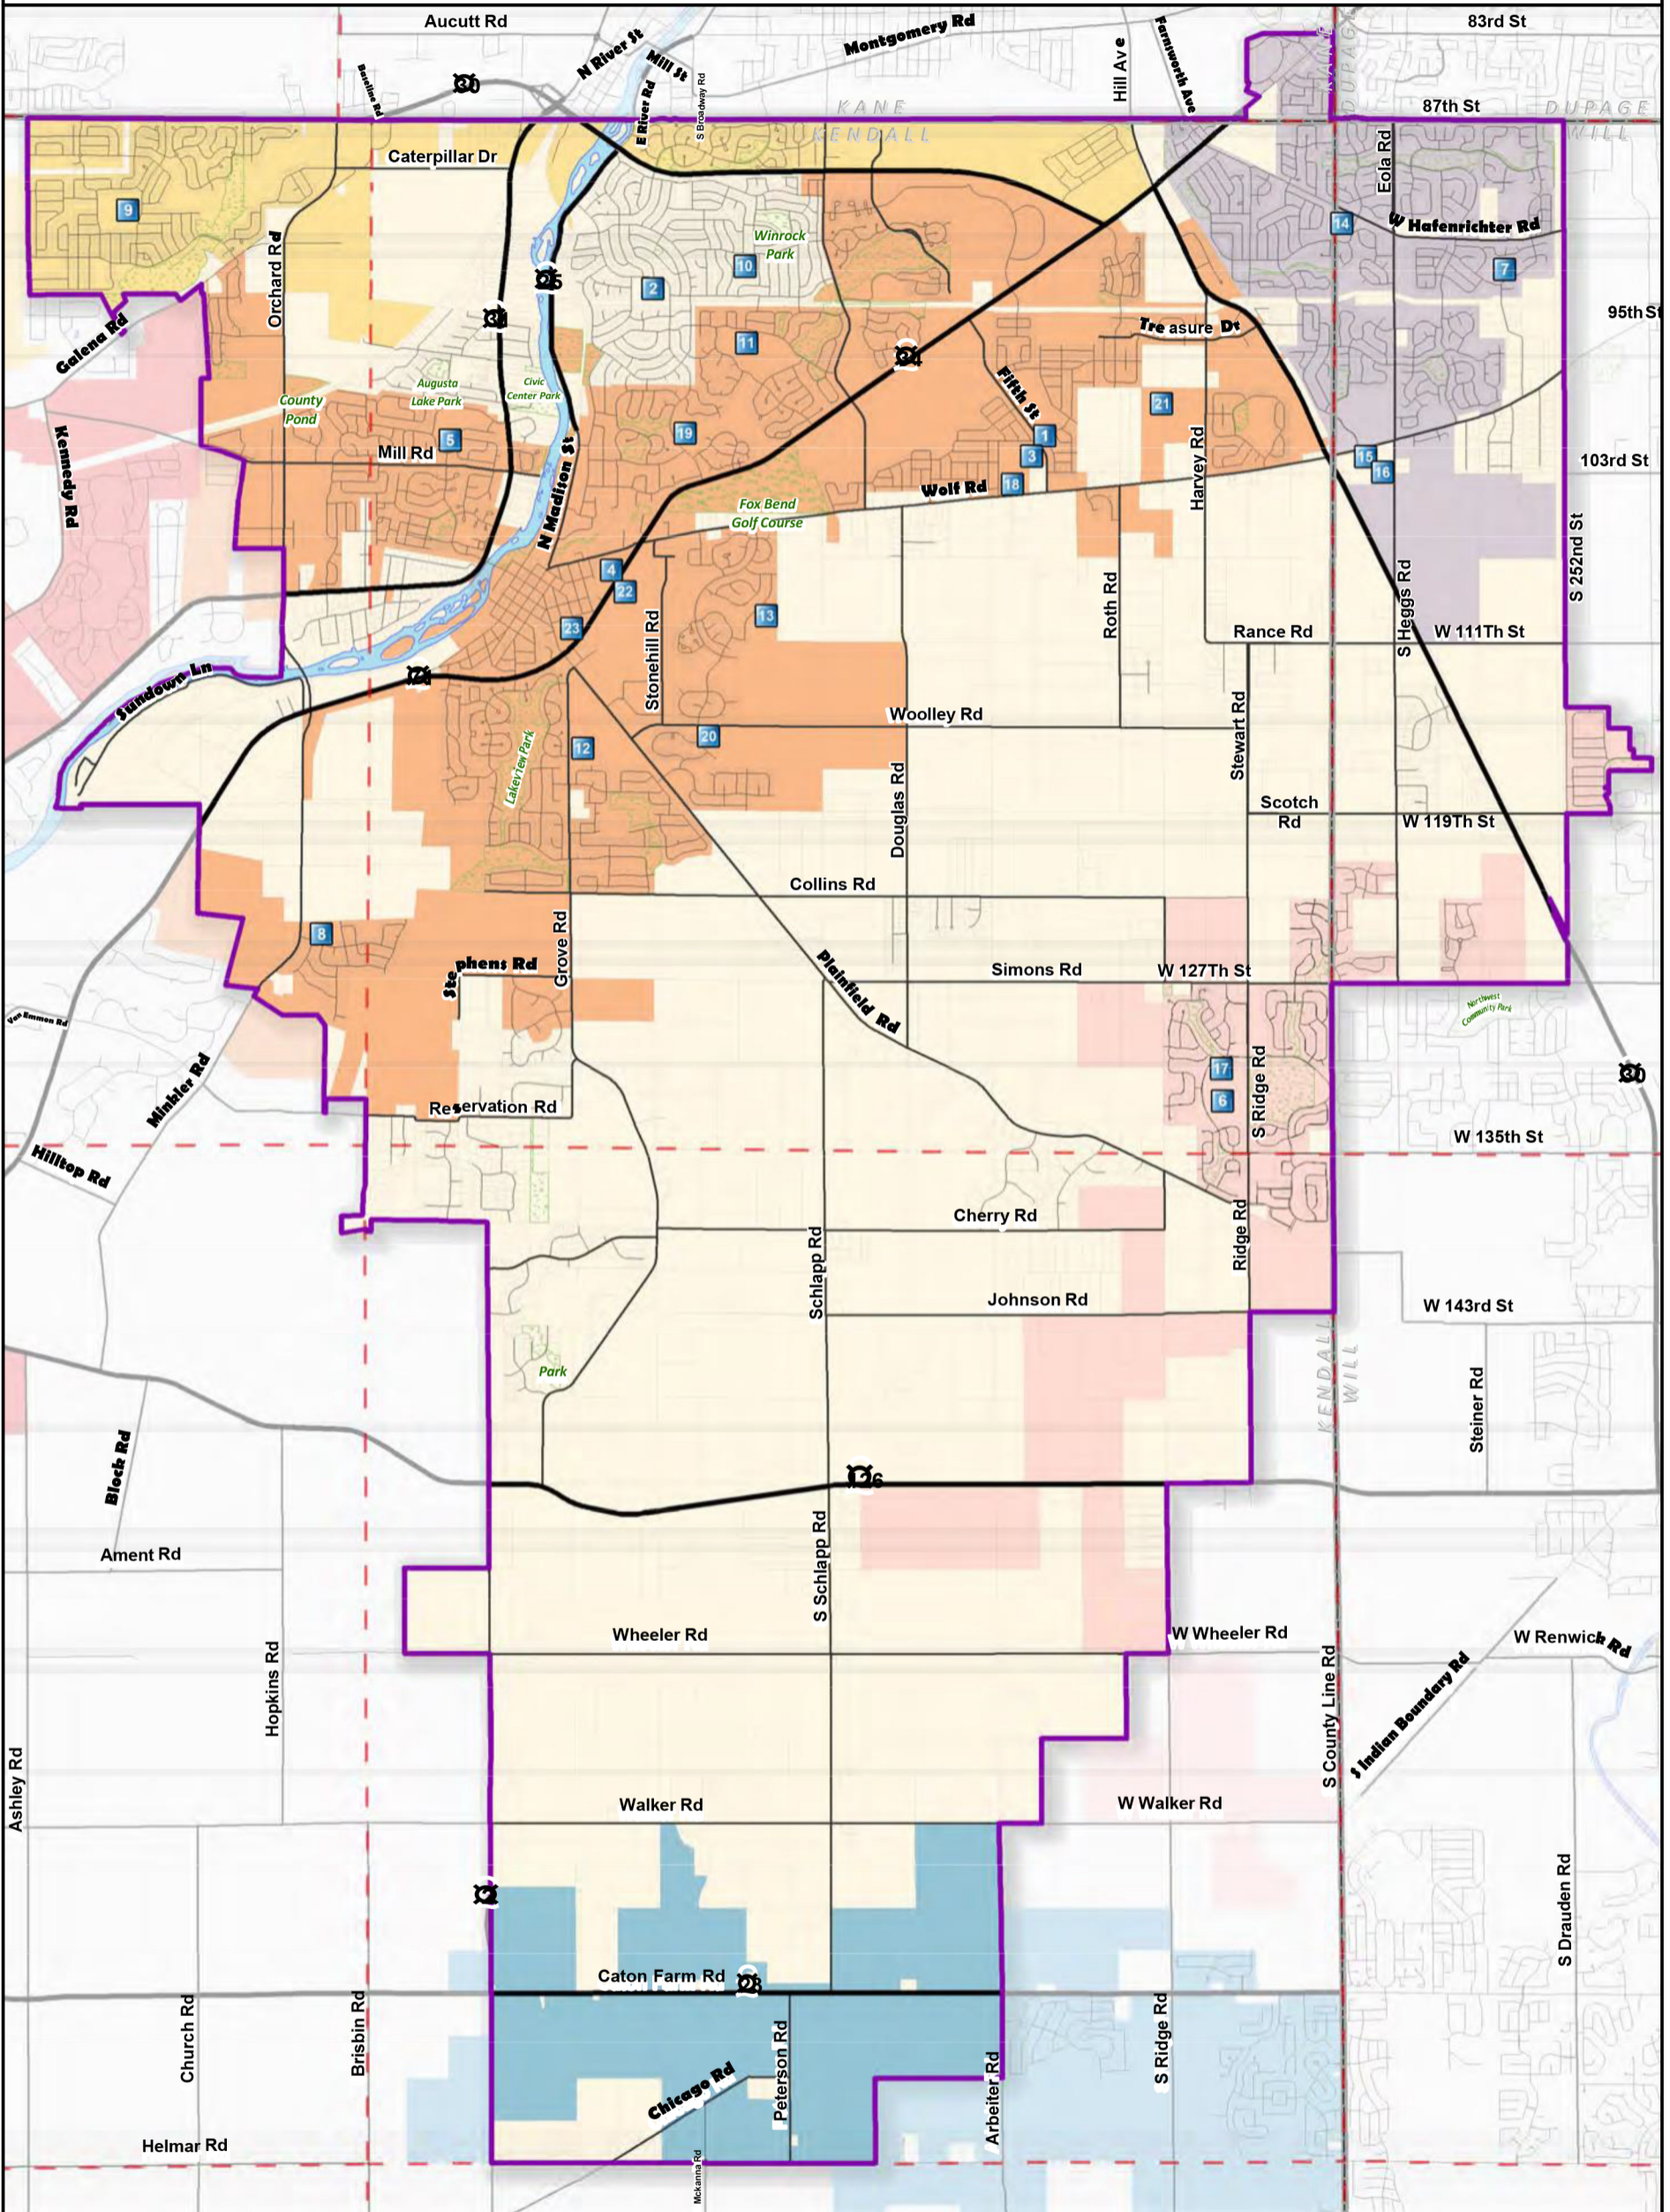

Oswego Community Unit School District 308 District Boundary

- List of Schools**
- | | |
|---------------------------------|--------------------------------|
| 1. Brokaw Early Learning Center | 12. Prairie Point Elementary |
| 2. Boulder Hill Elementary | 13. Southbury Elementary |
| 3. Churchill Elementary | 14. The Wheatlands Elementary |
| 4. East View Elementary | 15. Wolf's Crossing Elementary |
| 5. Fox Chase Elementary | 16. Bednarcik Jr. High School |
| 6. Grande Park Elementary | 17. Murphy Jr. High School |
| 7. Homestead Elementary | 18. Plank Junior High School |
| 8. Hunt Club Elementary | 19. Thompson Jr. High School |
| 9. Lakewood Creek Elementary | 20. Traugbber Jr. High School |
| 10. Long Beach Elementary | 21. Oswego East High School |
| 11. Old Post Elementary | 22. Oswego High School |
| | 23. Old Traugbber Facility |

- Schools**
- Schools
 - District Boundary
 - County Boundary
 - Parcels
 - Park
 - Golf Course
 - Unincorporated

- Corporate Limits**
- Aurora
 - Joliet
 - Montgomery
 - Oswego
 - Plainfield
 - Yorkville